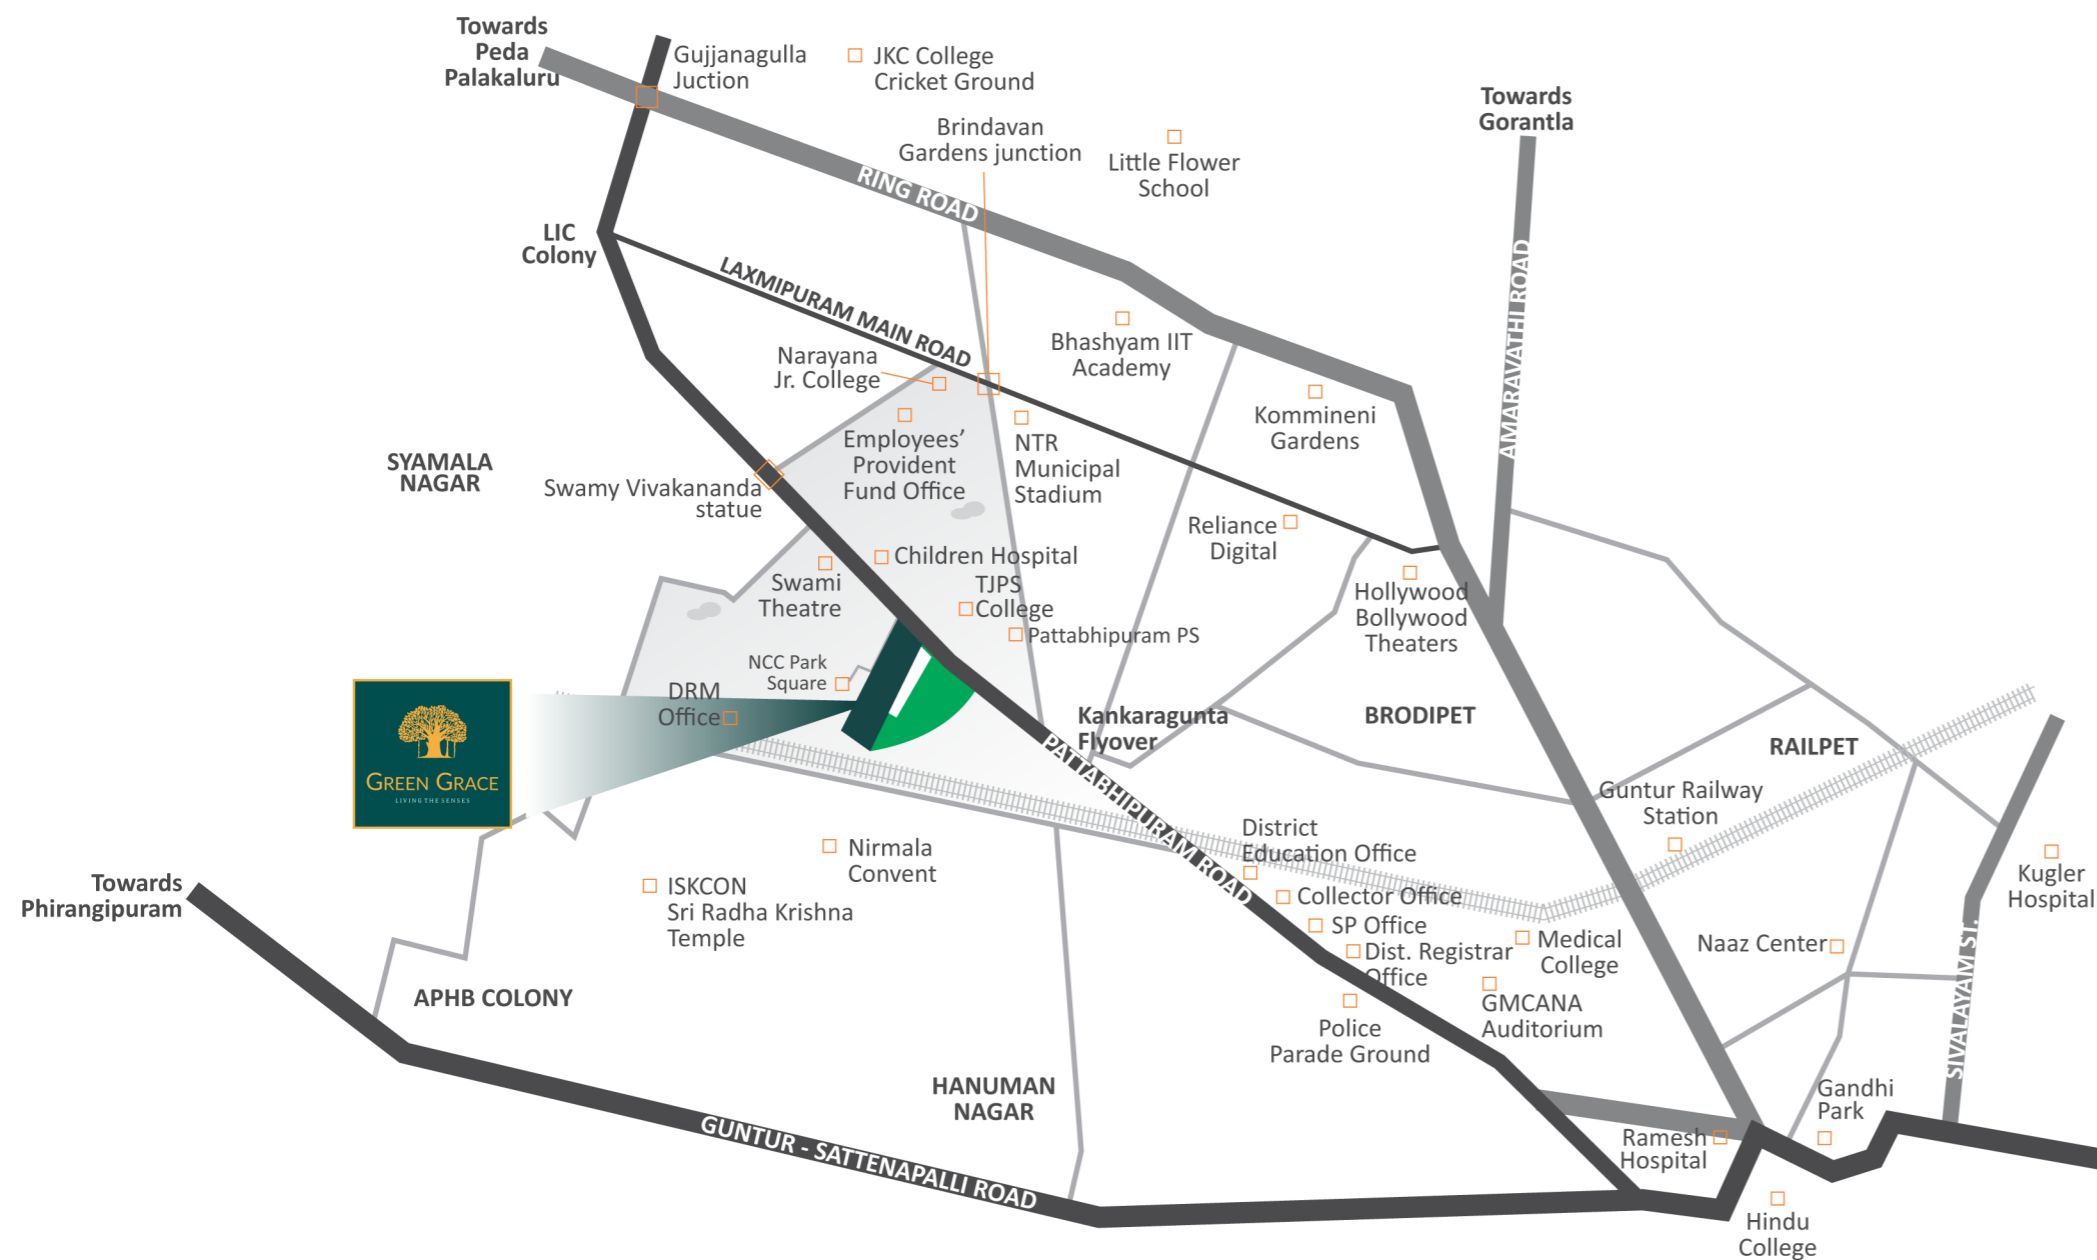

# LOCATION PLAN

(not to scale)

Come, Witness a seamless experience of eco friendly living. At Green Grace Community located in the heart of the city at Pattabhipuram Main Road, we give you the perfect opportunity to experience it. Located conveniently, no place seems far, be it hospitals, schools or educational institutions. Guntur being nearer to Amaravati, has become the most sought after real estate destination. Come, Be a part of the best eco friendly community this city has to offer.

## Educational Institutions

- TJPS College
- Hindu College
- Andhra Christian College
- The Central Public School
- Narayanana IIT Olympiad
- Bhashyam Public School
- Bala Kuteer
- Little Flowers

## Hospitals

- Ramesh Cardiac Center
- Hyma Hospital
- St. Joseph Hospital
- GOVT. General Hospital
- Children Hospital

## Connectivity

- Inner Ringroad
- Railway Station
- RTC Bus Stand